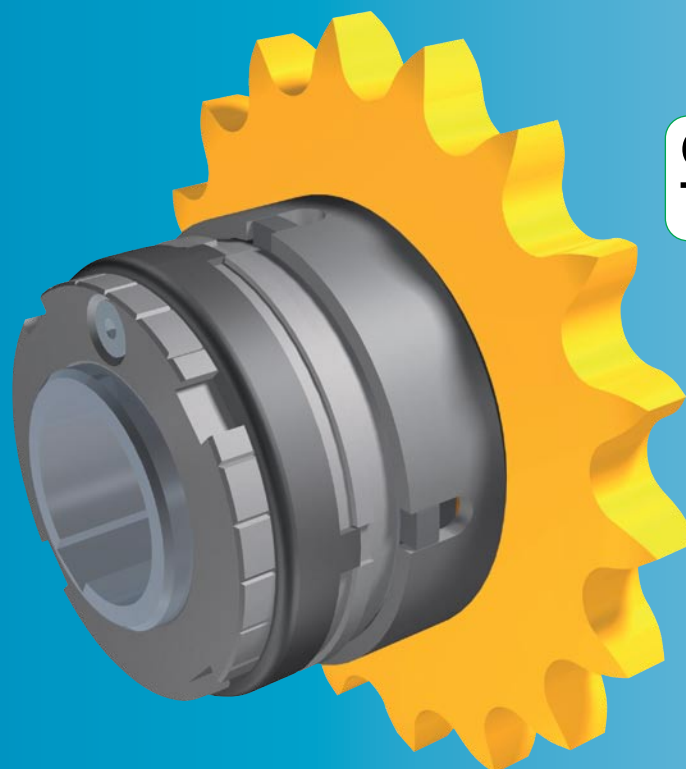

# ROBA<sup>®</sup>-Co-Pro<sup>®</sup>

Compact and high-performance device  
Modern construction overload protection

[www.mayr.de](http://www.mayr.de)

- *Large shaft diameters*
- *Extremely high torques*
- *Small outer dimensions*

# ROBA®-Co-Pro®

*small torque limiting clutch  
for great constructions*

**ROBA®-Co-Pro®**

**35 % savings on  
installation space and  
axis-centre distance \***

\* Chain drive with ratio: 1:2,  
overload torque: 400 Nm  
and shaft diameter: 30 mm